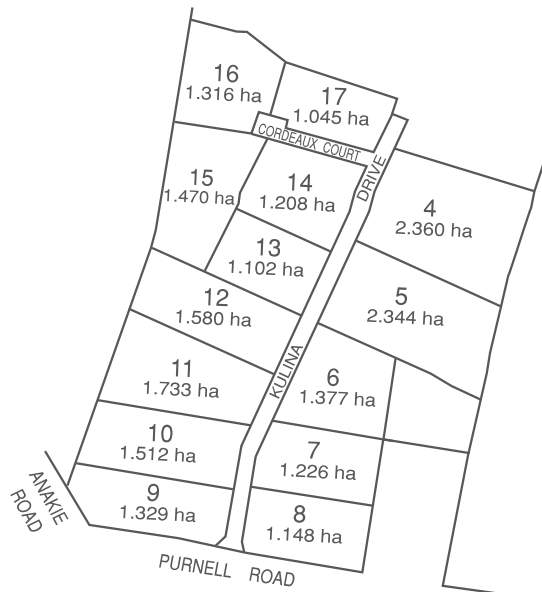

“CHANEL HEIGHTS ESTATE”

14 RURAL / LIVING ALLOTMENTS...
VIEWS OF CITY AND WATERS OF CORIO BAY...

Exclusive rural / living allotments and yet only minutes from city.

LOTS from 1.045Ha. to 2.360Ha
(2.582 acres to 5.831 acres)
Prices from \$277,000 - \$325,000